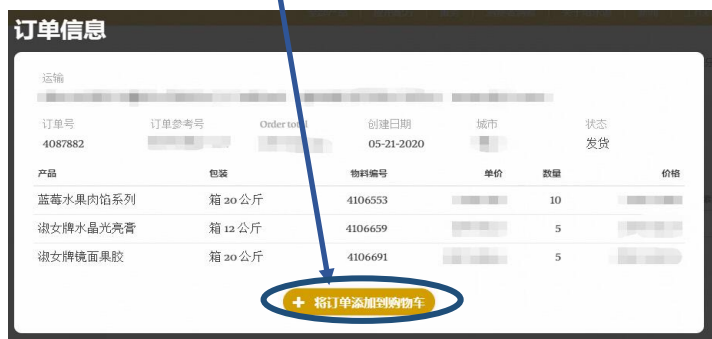

The left sidebar contains a navigation menu with sections: '=订单=' (通过Excel导入订单, 送货单, 发票, 我的订单), '=产品=' (我的促销, 合同, **我的产品**, 所有产品), and '=联系=' (联系).

The main content area is titled '焙乐道线上商城' and includes a notification: '请在16:00之前订购, 以便在星期四收到您的订单'. Below this is the '我的产品' section, which displays a table of products:

The footer includes a status bar with 'S' and '中' icons, and the Puratos logo on the right.

## 方法二：从“我的订单”中选购

- 1、可通过历史订单进行复购产品，
- 2、点击“我的订单”选择对应订单点击“展示全部”

- 3、点击“将订单添加到购物车”即可