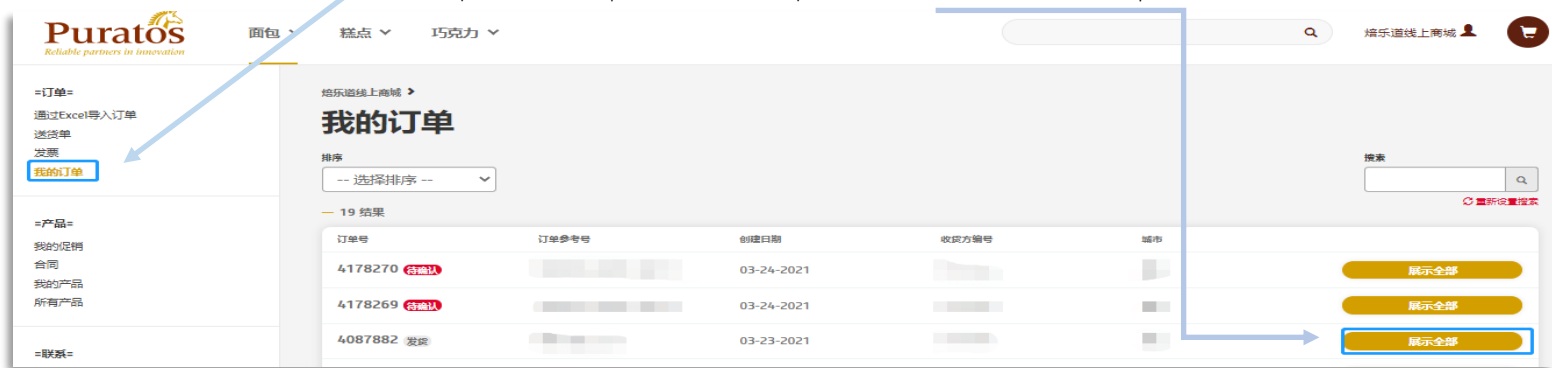

步骤二：选购产品

方法二：从“我的订单”中选购

- 1、可通过历史订单进行复购产品，
- 2、点击“我的订单”选择对应订单点击“展示全部”